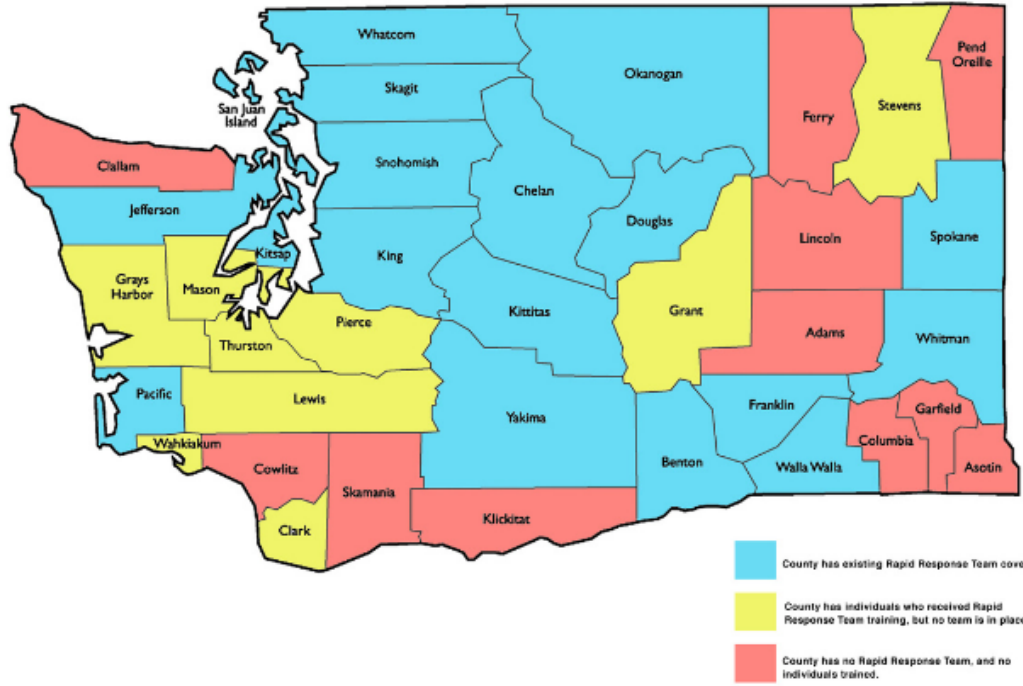

STILL WE RISE

STEERING COMMITTEE

BUILDING IMMIGRANT & REFUGEE POWER STATEWIDE

WAISN Rapid Response Team Coverage Map

29 Rapid Response Teams
20 Counties in WA state

In 6 counties, the people trained became team leaders